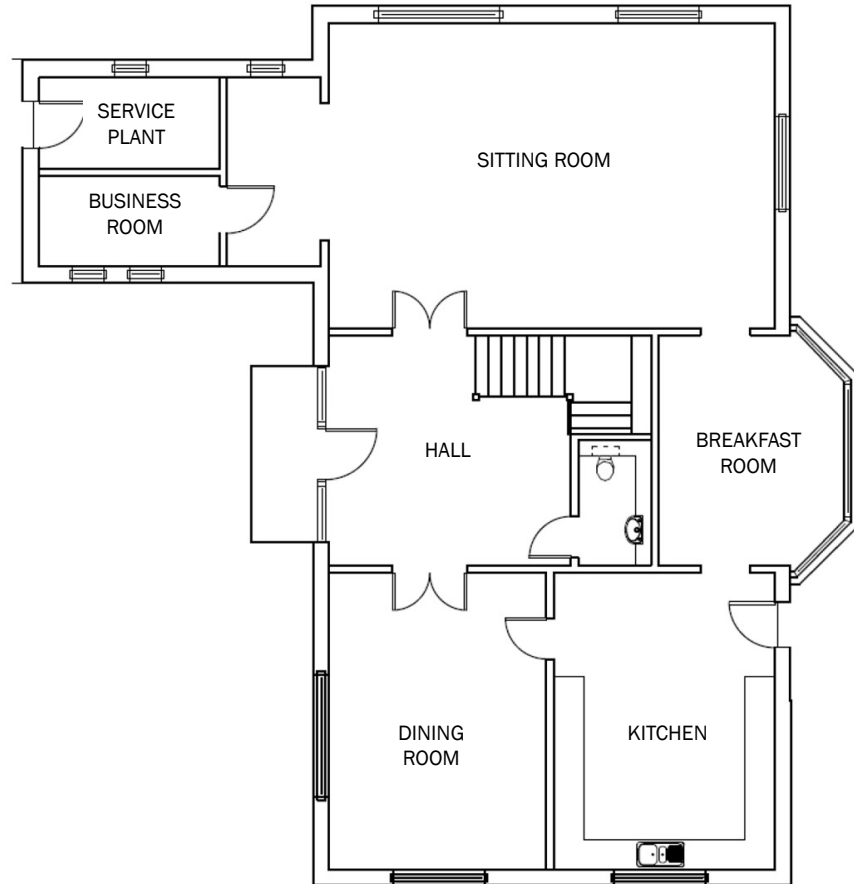

MANOR HOMES FLOOR PLAN

GROUND FLOOR

FIRST FLOOR

FEATURES:

- FOUR LARGE EN-SUITE BEDROOMS
- A FARMHOUSE STYLE KITCHEN AND A DINING ROOM
- LUXURIOUS LIVING ROOM
- DIGITAL TELEVISION AND INTERNET ACCESS

SIZE:

4037 ft² (371 m²)

BEDROOMS:

Four large en-suite bedrooms and one restroom

LOCATION:

Adjacent to the 6th Fairway of The Torrance Course