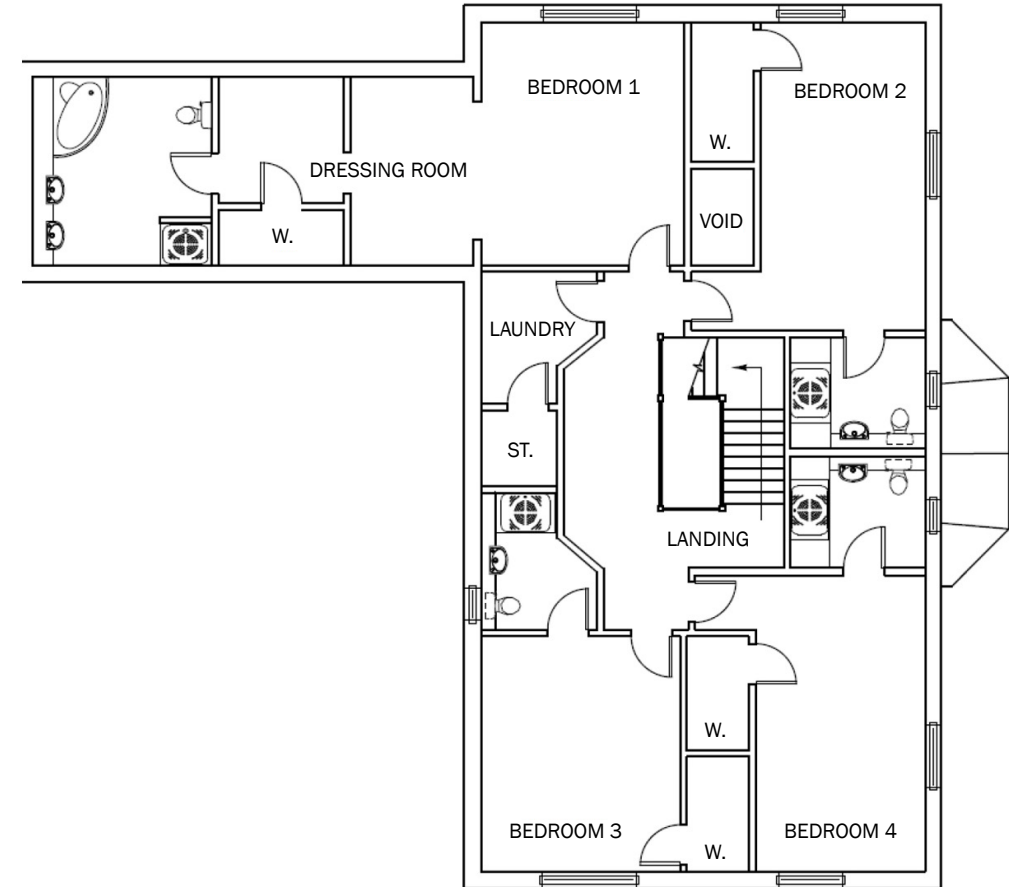

MANOR HOMES FLOOR PLAN

GROUND FLOOR

FIRST FLOOR

FEATURES:

- FOUR LARGE EN-SUITE BEDROOMS
- A FARMHOUSE STYLE KITCHEN AND A DINING ROOM
- LUXURIOUS LIVING ROOM
- DIGITAL TELEVISION AND INTERNET ACCESS

SIZE:

4037 ft² (371 m²)

BEDROOMS:

Four large en-suite bedrooms and one restroom

LOCATION:

Adjacent to the 6th Fairway of The Torrance Course